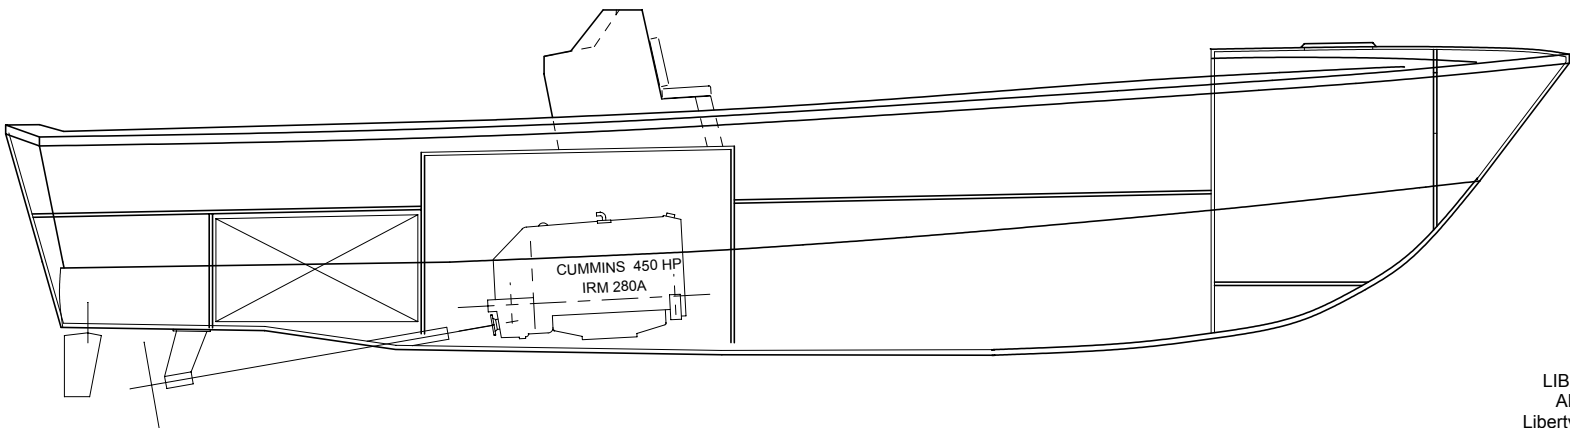

Scale 3/4" = 1' 0" (1:16)

LIBERTY 39 Work Boat
ARRANGEMENT - A
Liberty Shipbuilding (5/30/02)

Scale 3/4" = 1' 0" (1:16)

LIBERTY 39 Work Boat
ARRANGEMENT - A
Liberty Shipbuilding (5/30/02)