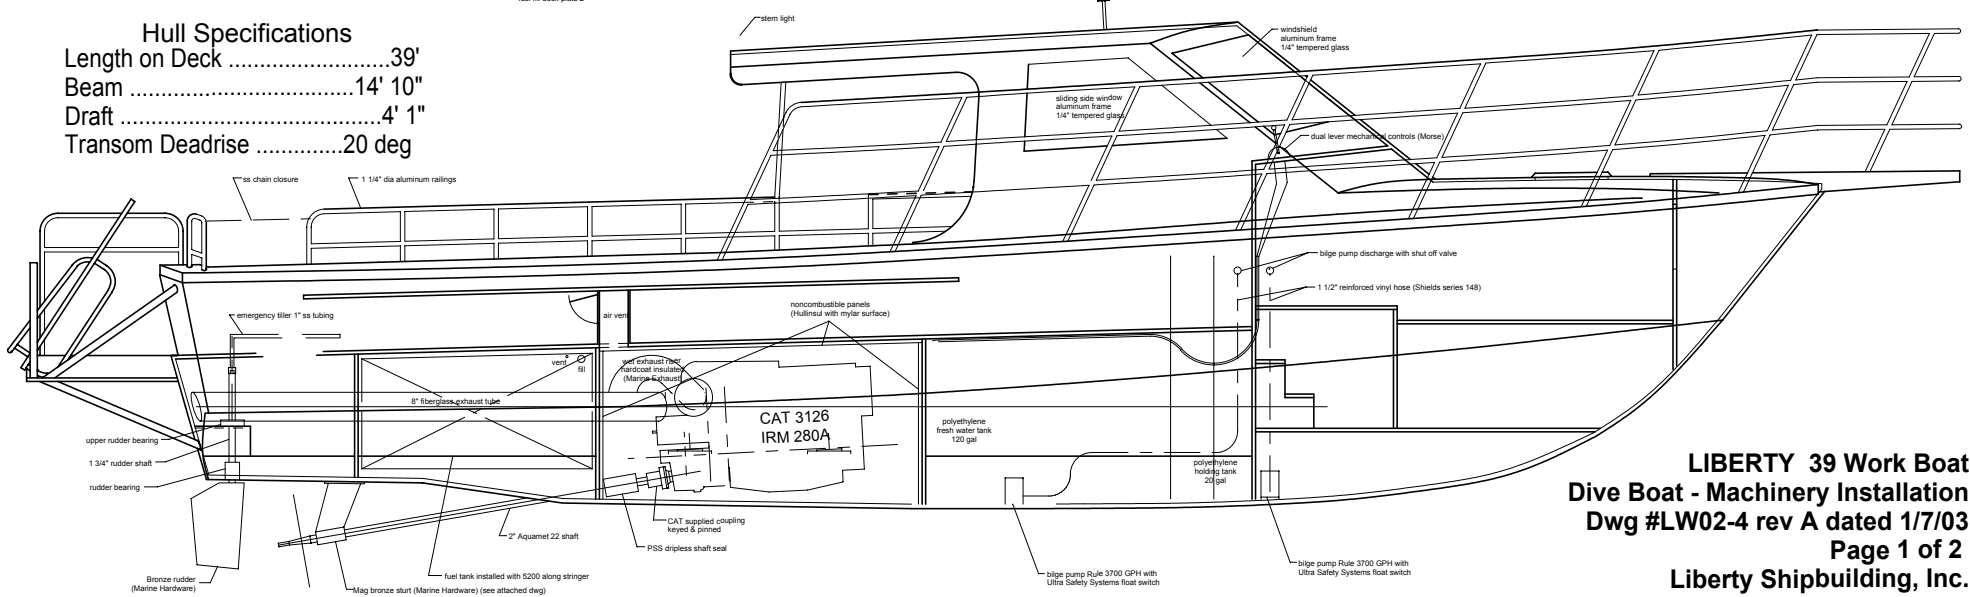

Hull Specifications
Length on Deck39'
Beam14' 10"
Draft4' 1"
Transom Deadrise20 deg

LIBERTY 39 Work Boat
Dive Boat - Outboard Profile
Dwg #LW02-1 rev none dated 4/10/02
Liberty Shipbuilding, Inc.

Hull Specifications
 Length on Deck39'
 Beam14' 10"
 Draft4' 1"
 Transom Deadrise20 deg

LIBERTY 39 Work Boat
Dive Boat - Machinery Installation
 Dwg #LW02-4 rev A dated 1/7/03
 Page 1 of 2
 Liberty Shipbuilding, Inc.