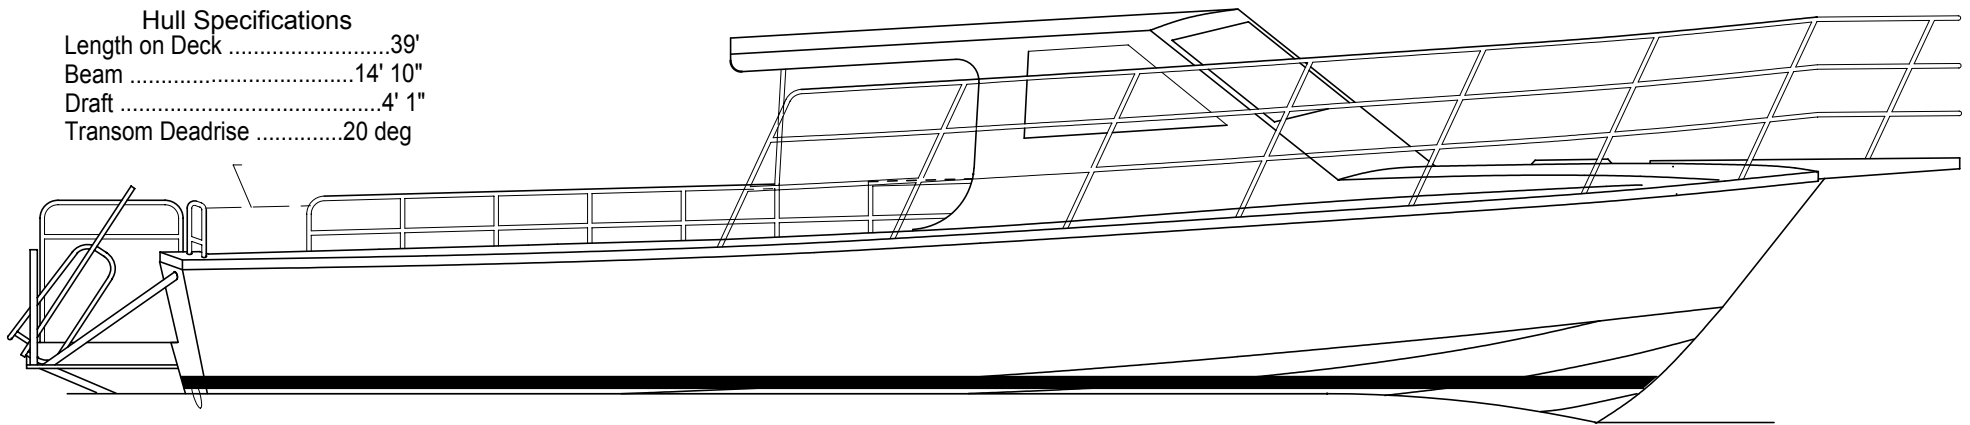

Hull Specifications
Length on Deck39'
Beam14' 10"
Draft4' 1"
Transom Deadrise20 deg

LIBERTY 39 Work Boat
Dive Boat - Outboard Profile
Dwg #LW02-1 rev none dated 4/10/02
Liberty Shipbuilding, Inc.

Hull Specifications
 Length on Deck39'
 Beam14' 10"
 Draft4' 1"
 Transom Deadrise20 deg