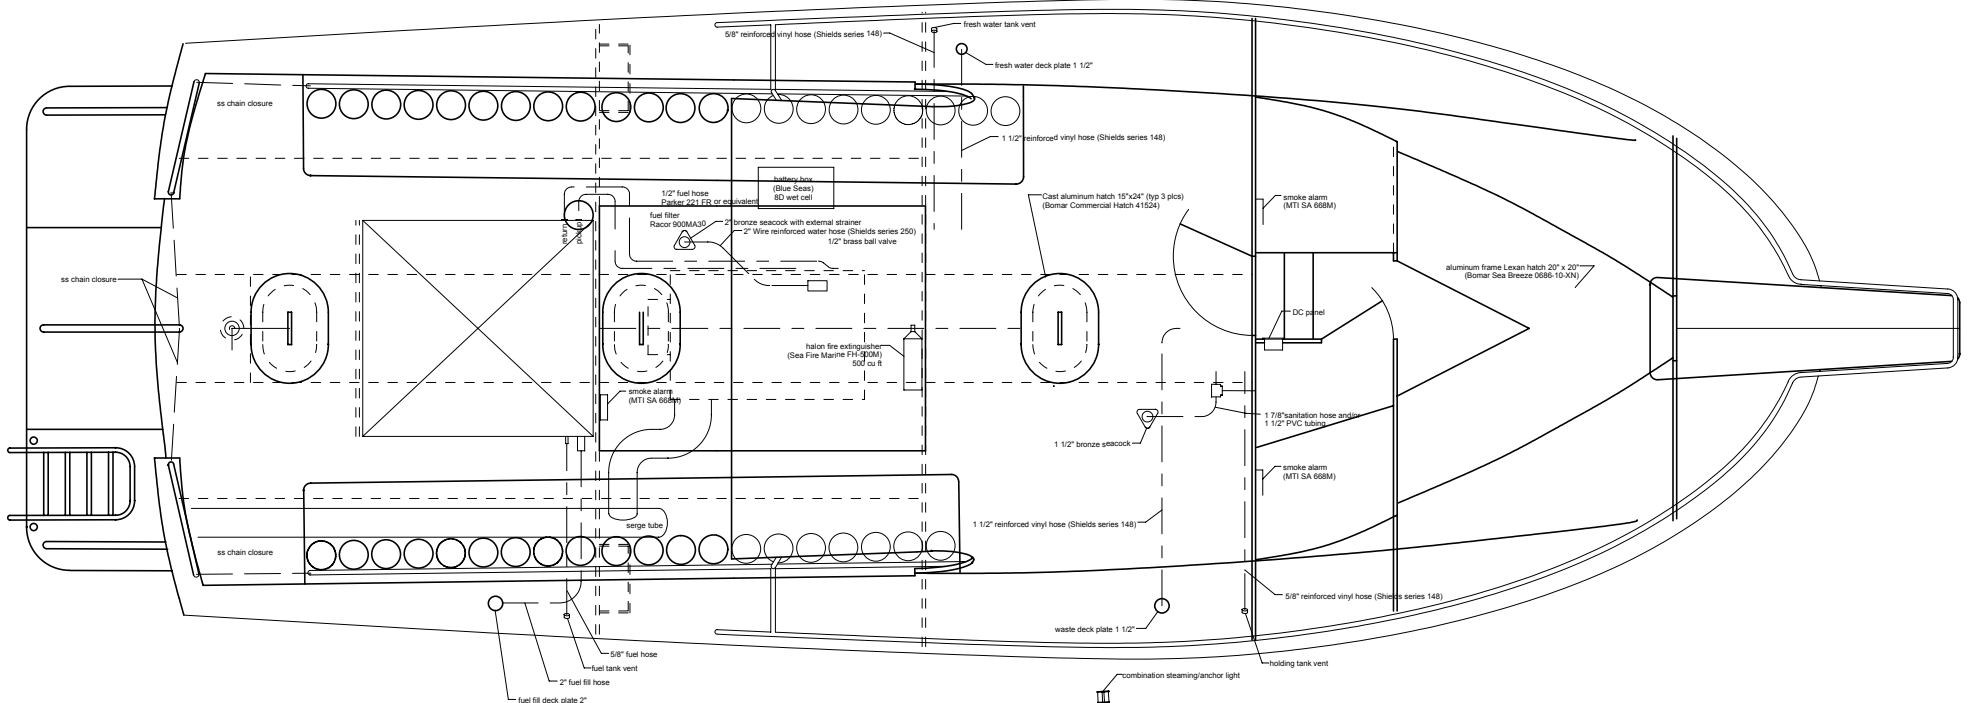

Hull Specifications
Length on Deck39'
Beam14' 10"
Draft4' 1"
Transom Deadrise20 deg

LIBERTY 39 Work Boat
Dive Boat - Outboard Profile
Dwg #LW02-1 rev none dated 4/10/02
Liberty Shipbuilding, Inc.

Hull Specifications
 Length on Deck39'
 Beam14' 10"
 Draft4' 1"
 Transom Deadrise20 deg

LIBERTY 39 Work Boat
Dive Boat - Machinery Installation
 Dwg #LW02-4 rev A dated 1/7/03
 Page 1 of 2
 Liberty Shipbuilding, Inc.