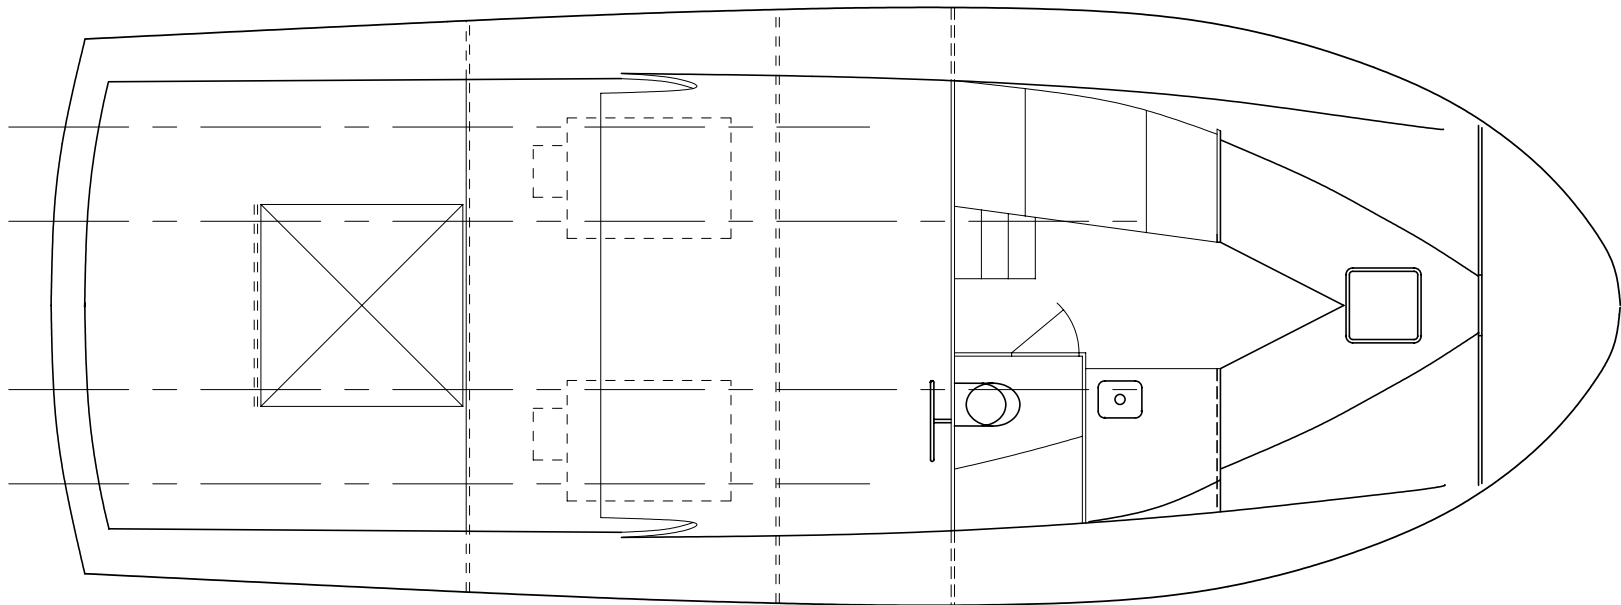

Hull Specifications
Length on Deck39'
Beam14' 10"
Draft3' 11"
Transom Deadrise20 deg

LIBERTY 39 Work Boat
Extended Pilot House
Liberty Shipbuilding (4/10/03)

LIBERTY 39 Work Boat
Extended Pilot House
Liberty Shipbuilding (4/10/03)