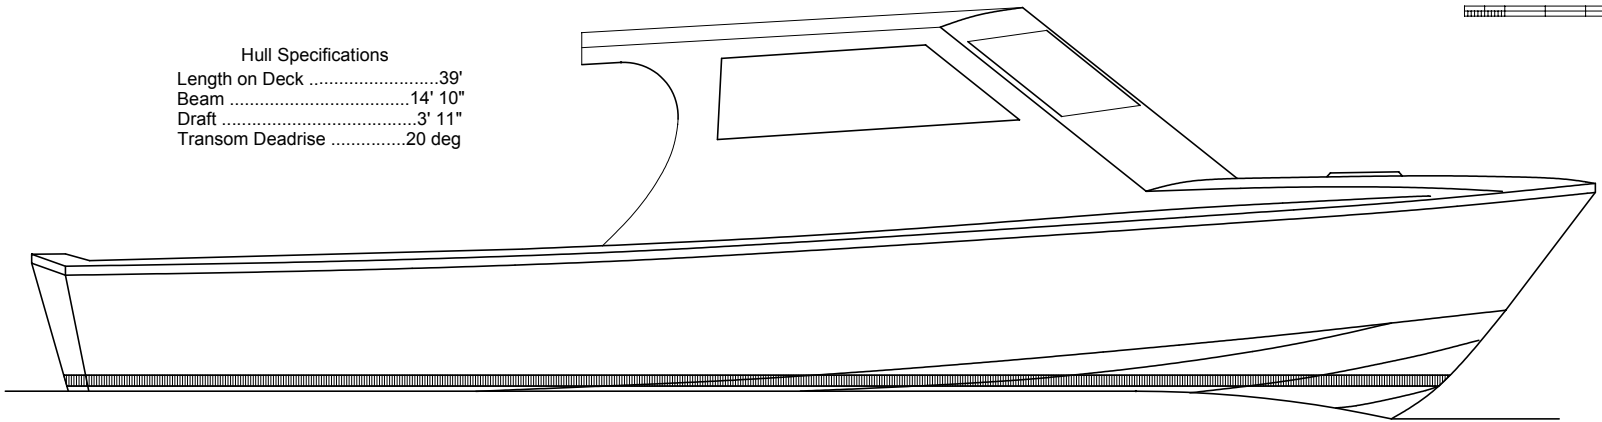

Hull Specifications
Length on Deck39'
Beam14' 10"
Draft3' 11"
Transom Deadrise20 deg

LIBERTY 39 Work Boat
Extended Pilot House
Liberty Shipbuilding (4/10/03)

LIBERTY 39 Work Boat
Extended Pilot House
Liberty Shipbuilding (4/10/03)