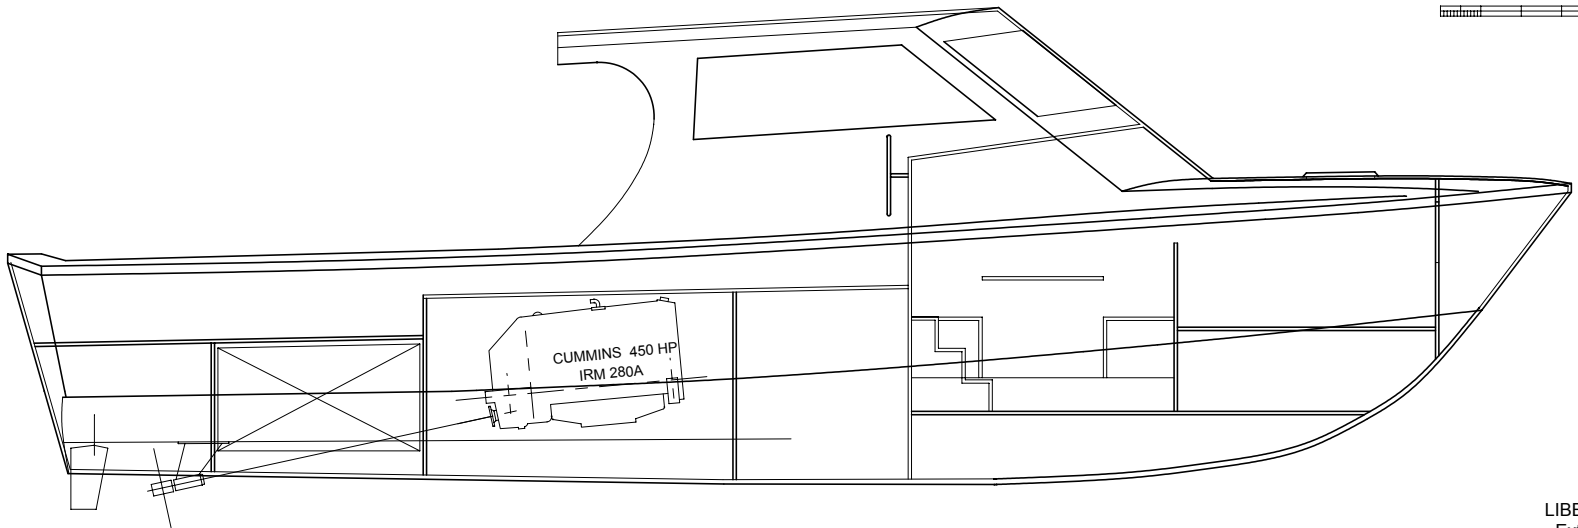

Hull Specifications
Length on Deck39'
Beam14' 10"
Draft3' 11"
Transom Deadrise20 deg

LIBERTY 39 Work Boat
Extended Pilot House
Liberty Shipbuilding (4/10/03)

LIBERTY 39 Work Boat
Extended Pilot House
Liberty Shipbuilding (4/10/03)