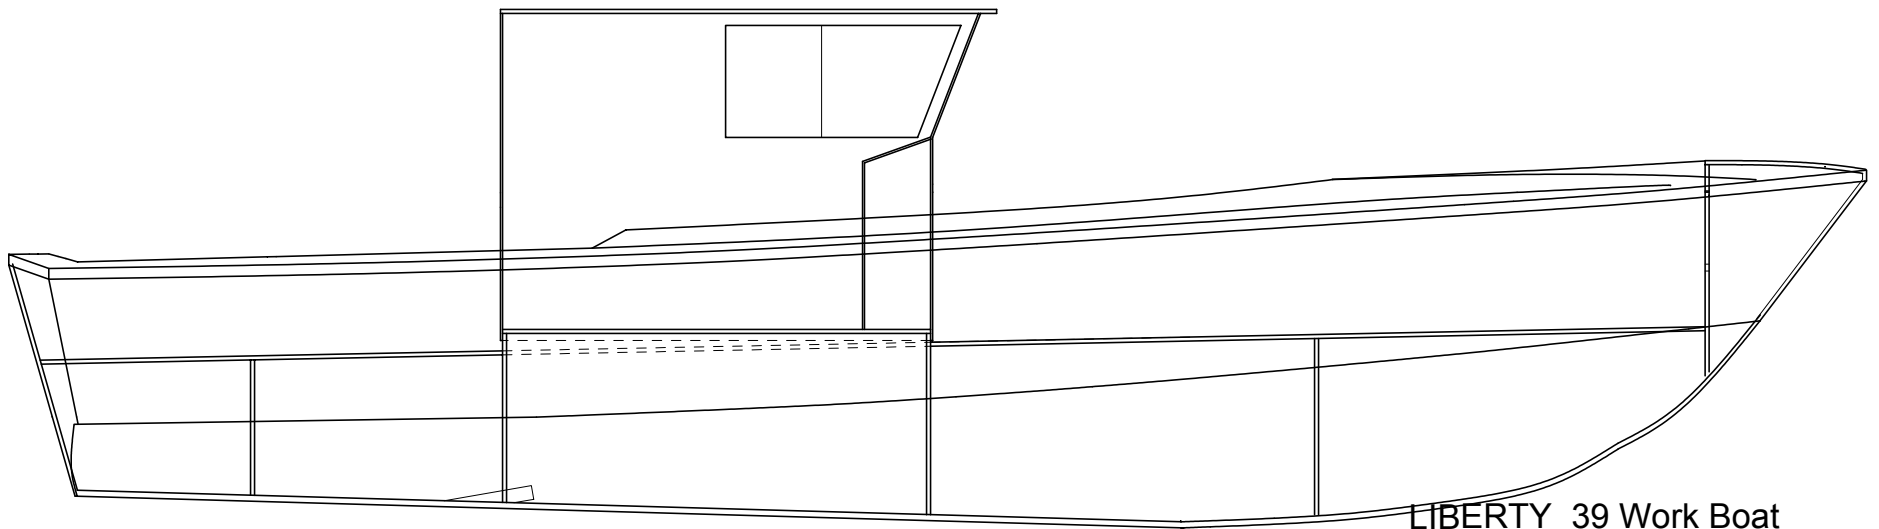

Hull Specifications

Length on Deck .....39'  
Beam .....14' 10"  
Draft .....3' 11"  
Transom deadrise .....20 deg.

LIBERTY 39 Work Boat  
Head Boat  
Liberty Shipbuilding (1/2/02)

LIBERTY 39 Work Boat  
Head Boat  
Liberty Shipbuilding (1/2/02)