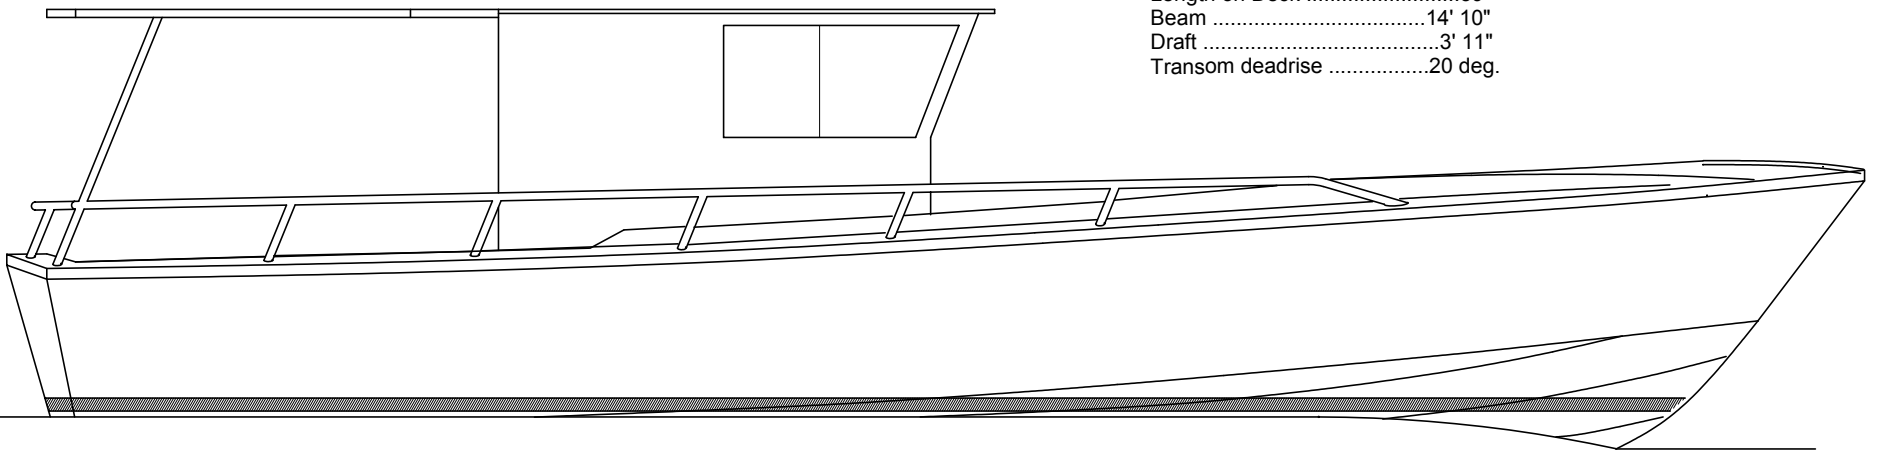

Hull Specifications

Length on Deck .....39'  
Beam .....14' 10"  
Draft .....3' 11"  
Transom deadrise .....20 deg.

LIBERTY 39 Work Boat  
Head Boat  
Liberty Shipbuilding (1/2/02)

LIBERTY 39 Work Boat  
Head Boat  
Liberty Shipbuilding (1/2/02)