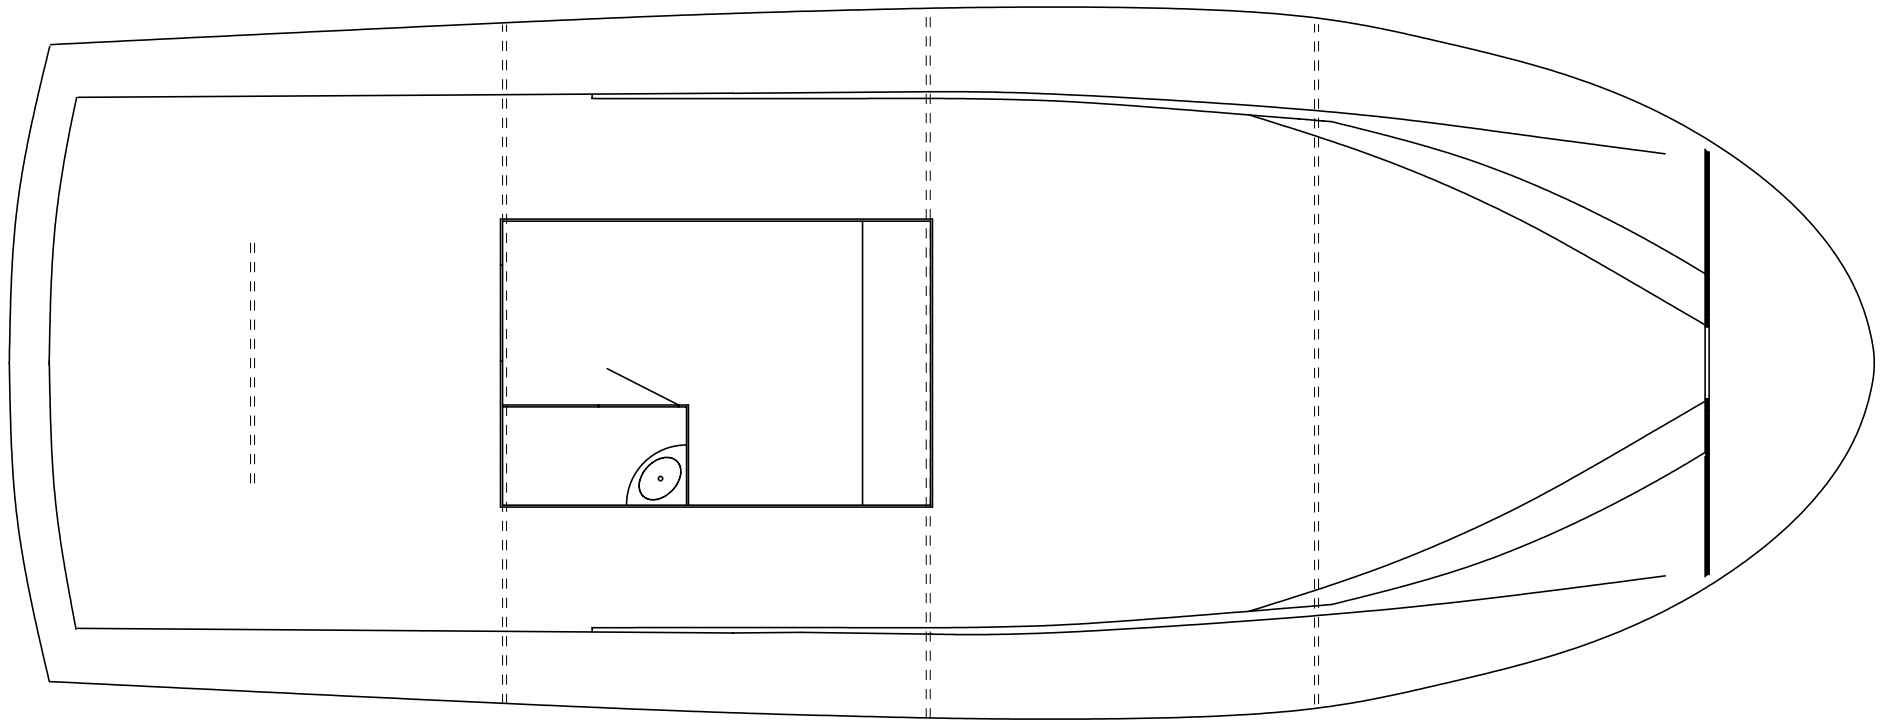

Hull Specifications

Length on Deck .....39'  
Beam .....14' 10"  
Draft .....3' 11"  
Transom deadrise .....20 deg.

LIBERTY 39 Work Boat  
Head Boat  
Liberty Shipbuilding (1/2/02)

LIBERTY 39 Work Boat  
Head Boat  
Liberty Shipbuilding (1/2/02)