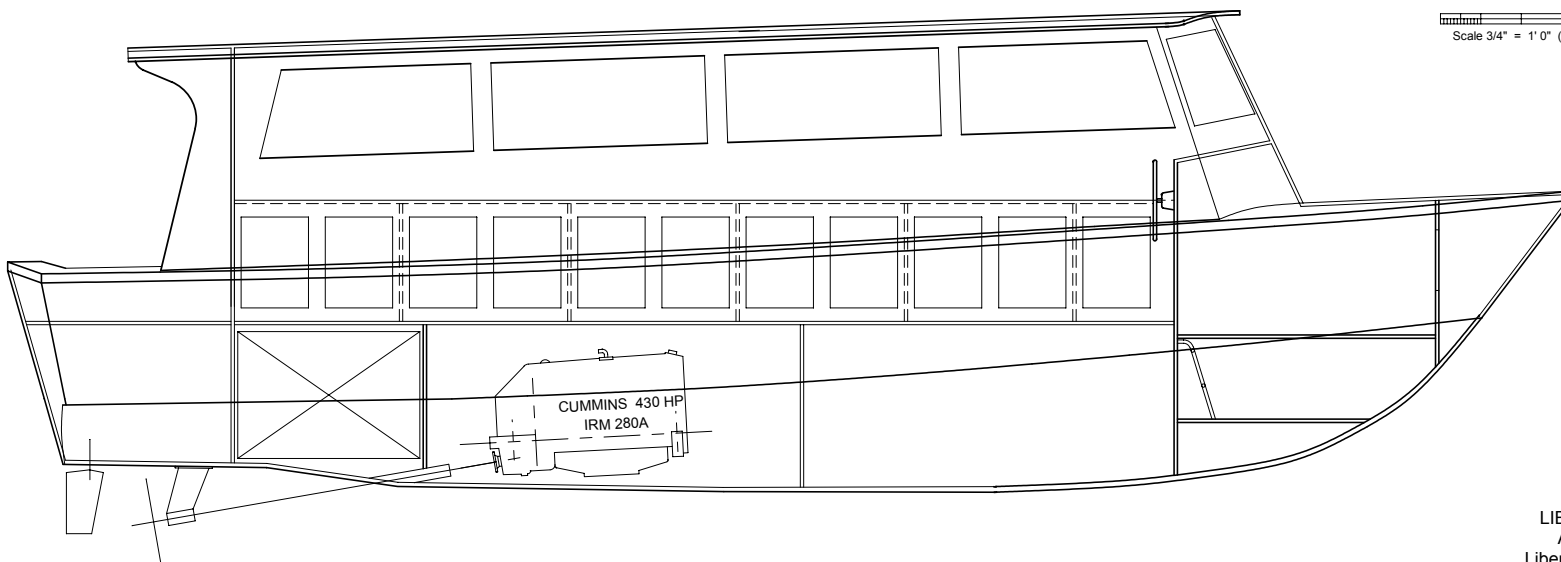

Scale 3/4" = 1' 0" (1:16)

LIBERTY 39 Health Boat
ARRANGEMENT - A
Liberty Shipbuilding (2/23/04)

Scale 3/4" = 1' 0" (1:16)

LIBERTY 39 Health Boat
ARRANGEMENT - A
Liberty Shipbuilding (2/23/04)