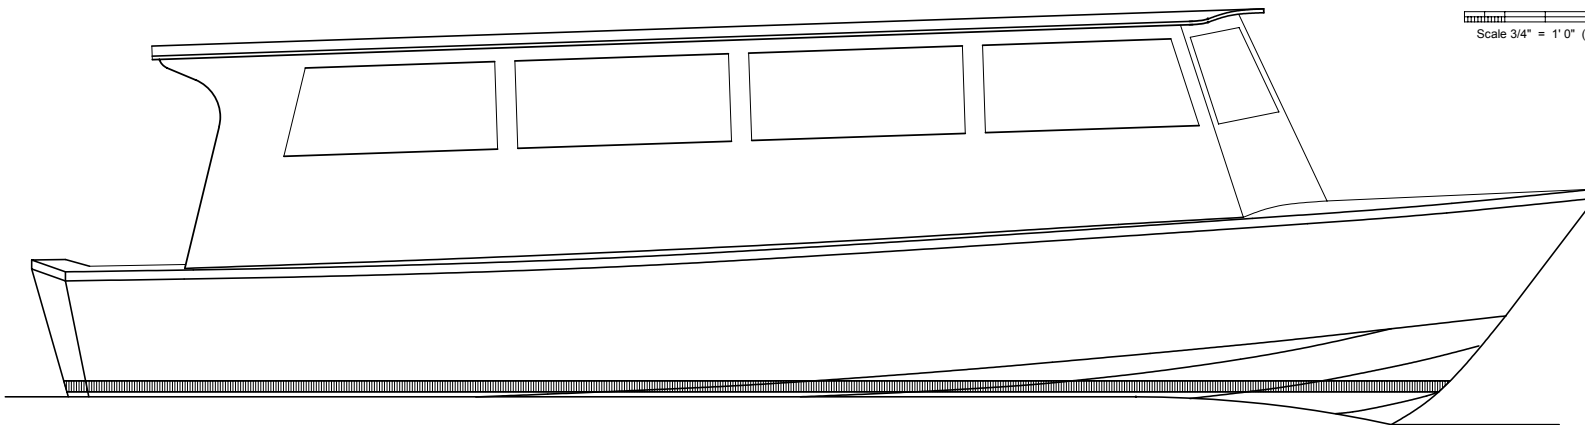

Scale 3/4" = 1' 0" (1:16)

LIBERTY 39 Health Boat
ARRANGEMENT - A
Liberty Shipbuilding (2/23/04)

Scale 3/4" = 1' 0" (1:16)

LIBERTY 39 Health Boat
ARRANGEMENT - A
Liberty Shipbuilding (2/23/04)