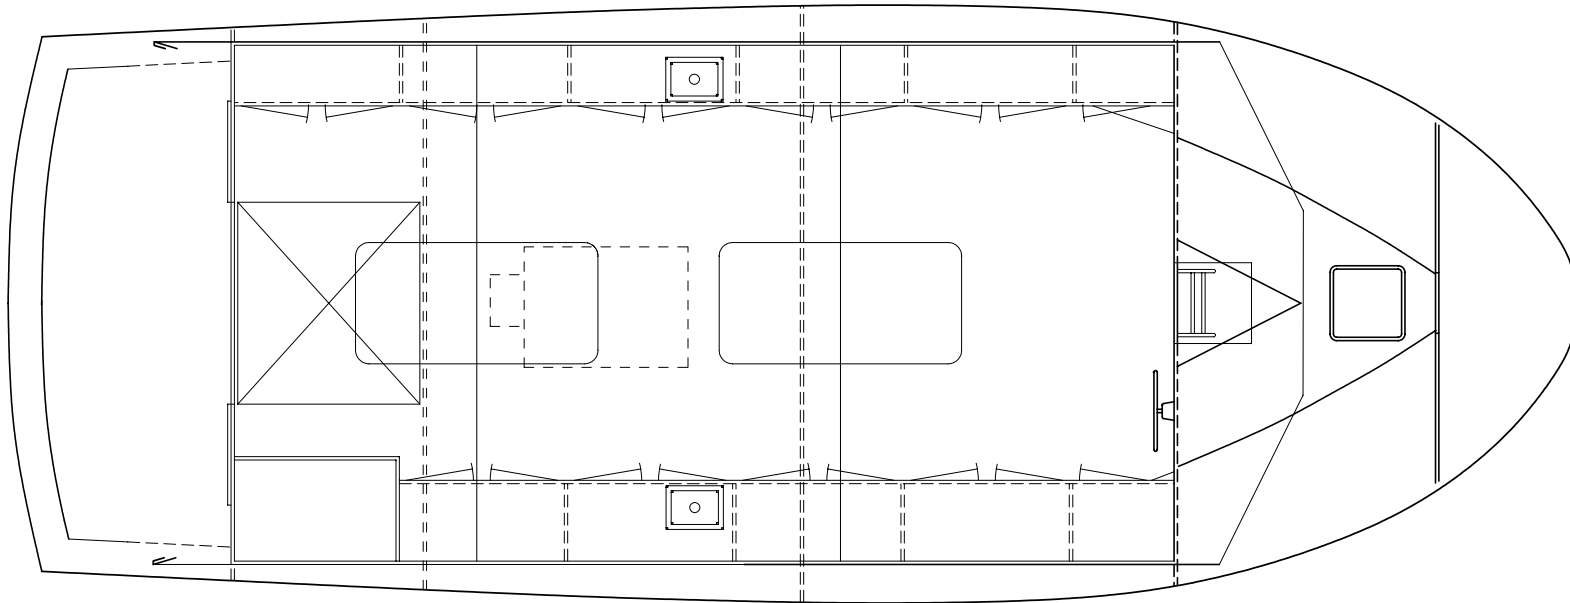

Scale 3/4" = 1' 0" (1:16)

LIBERTY 39 Health Boat
ARRANGEMENT - A
Liberty Shipbuilding (2/23/04)

Scale 3/4" = 1' 0" (1:16)

LIBERTY 39 Health Boat
ARRANGEMENT - A
Liberty Shipbuilding (2/23/04)