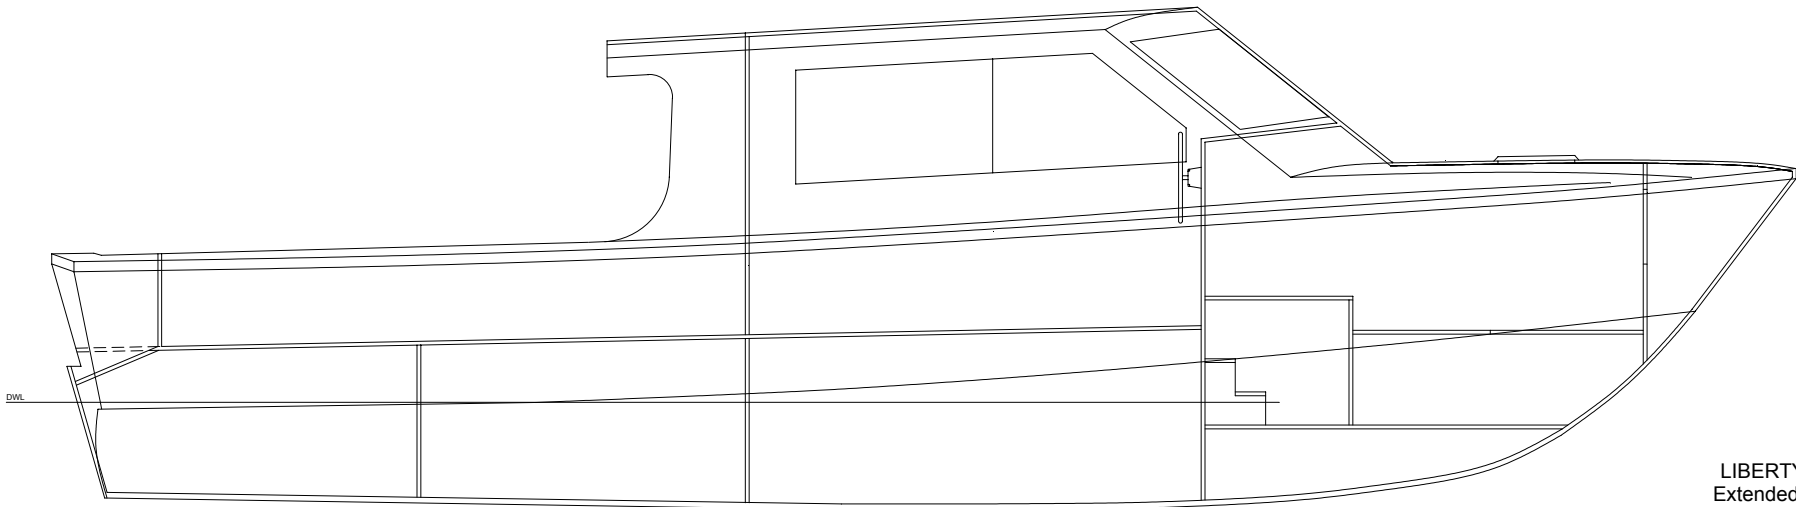

Hull Specifications
 Length on Deck39'
 Beam14' 10"
 Draft2' 4"
 Transom Deadrise20 deg

DAL

LIBERTY 39 Work Boat
 Extended Enclosed Cabin
 Liberty Shipbuilding (3/1/04)

LIBERTY 39 Work Boat
Extended Enclosed Cabin
Liberty Shipbuilding (3/1/04)