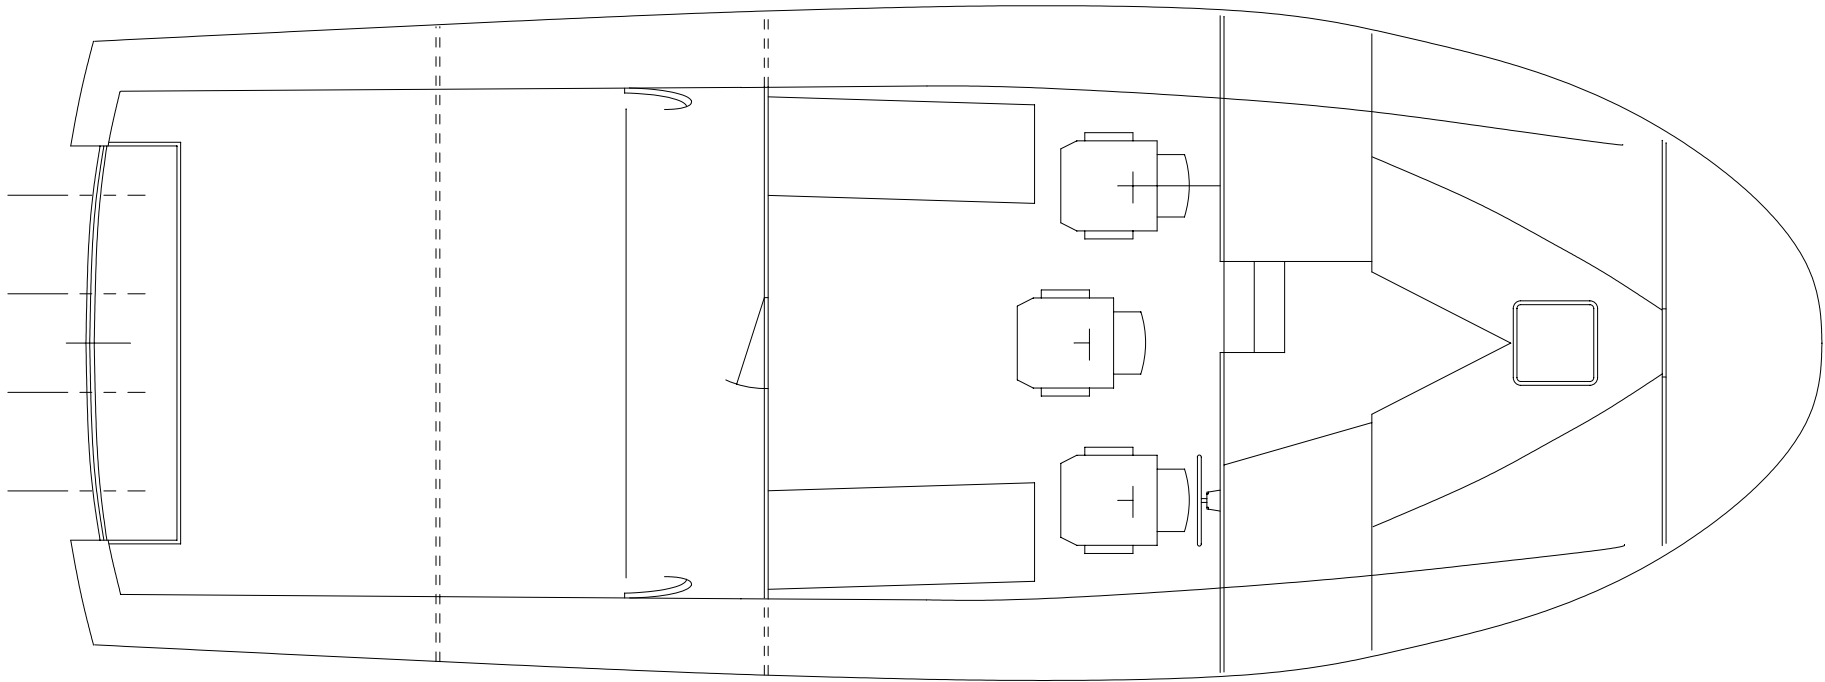

Hull Specifications
 Length on Deck39'
 Beam14' 10"
 Draft2' 4"
 Transom Deadrise20 deg

DAL

LIBERTY 39 Work Boat
 Extended Enclosed Cabin
 Liberty Shipbuilding (3/1/04)

LIBERTY 39 Work Boat
Extended Enclosed Cabin
Liberty Shipbuilding (3/1/04)