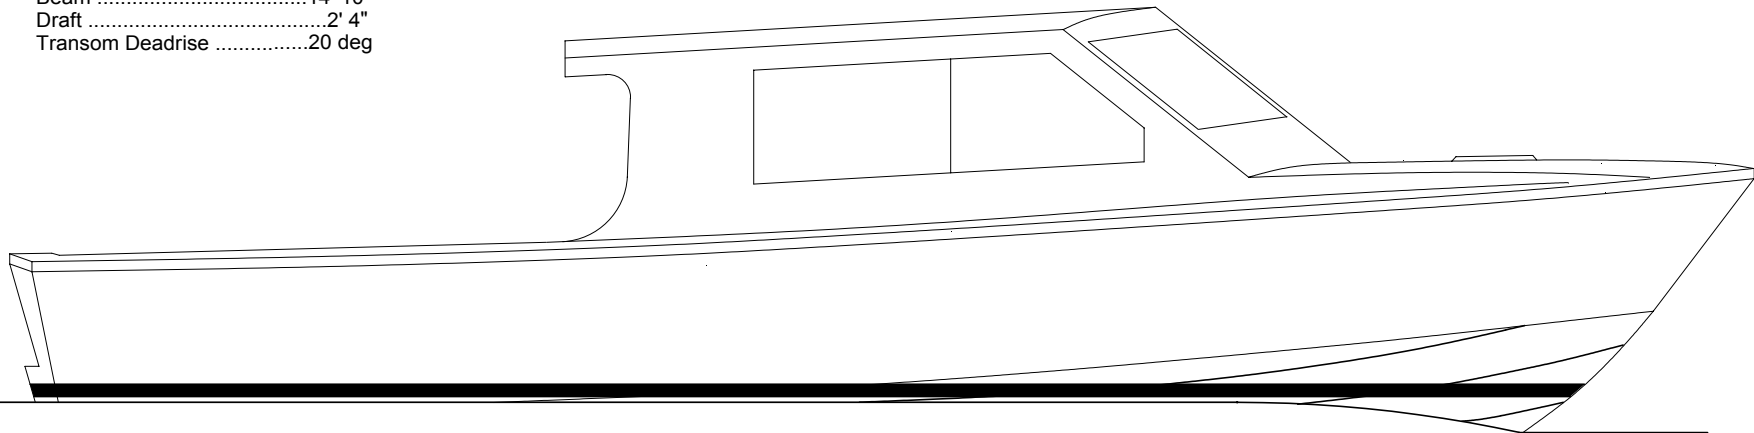

Hull Specifications
 Length on Deck39'
 Beam14' 10"
 Draft2' 4"
 Transom Deadrise20 deg

DAL

LIBERTY 39 Work Boat
 Extended Enclosed Cabin
 Liberty Shipbuilding (3/1/04)

LIBERTY 39 Work Boat
Extended Enclosed Cabin
Liberty Shipbuilding (3/1/04)