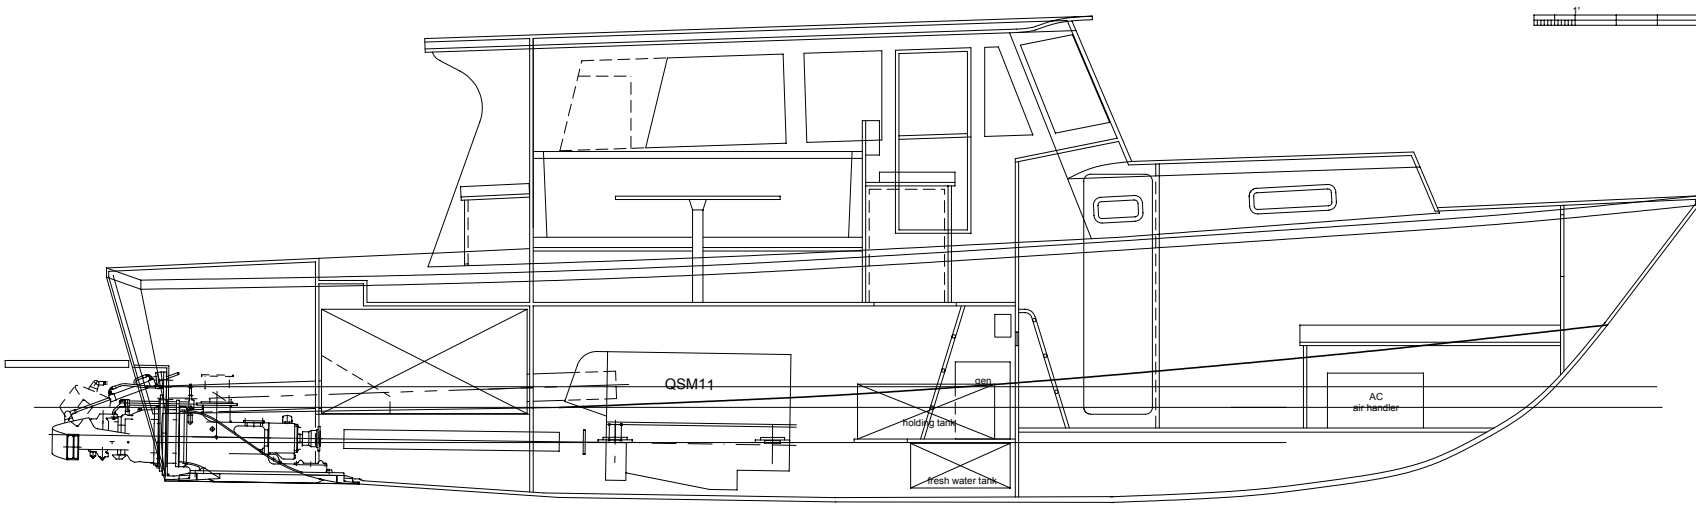

Hull Specifications
Length on Deck39'
Beam14' 10"
Draft2' 4"
Transom Deadrise20 deg

LIBERTY 39 Pilot House - rev B
 Liberty Shipbuilding (8/29/03)