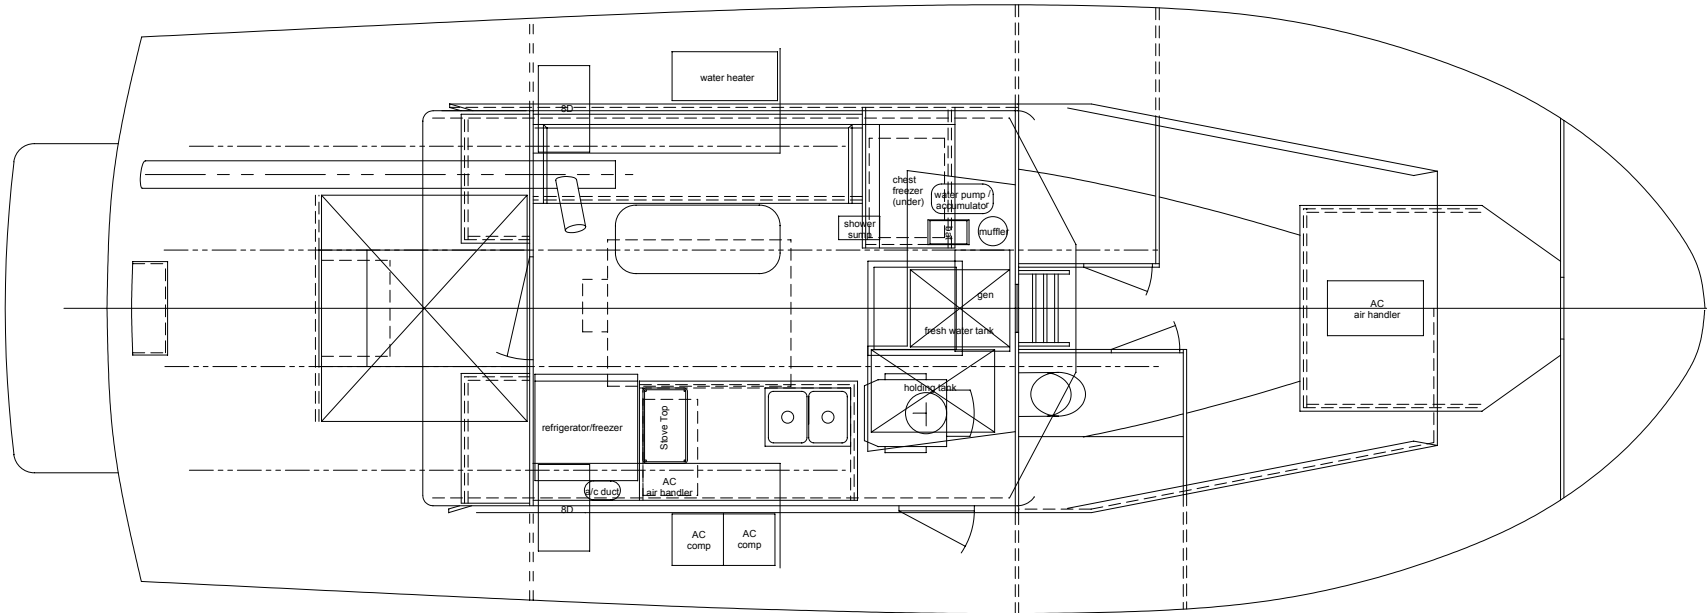

Hull Specifications
Length on Deck39'
Beam14' 10"
Draft2' 4"
Transom Deadrise20 deg

LIBERTY 39 Pilot House - rev B
 Liberty Shipbuilding (8/29/03)