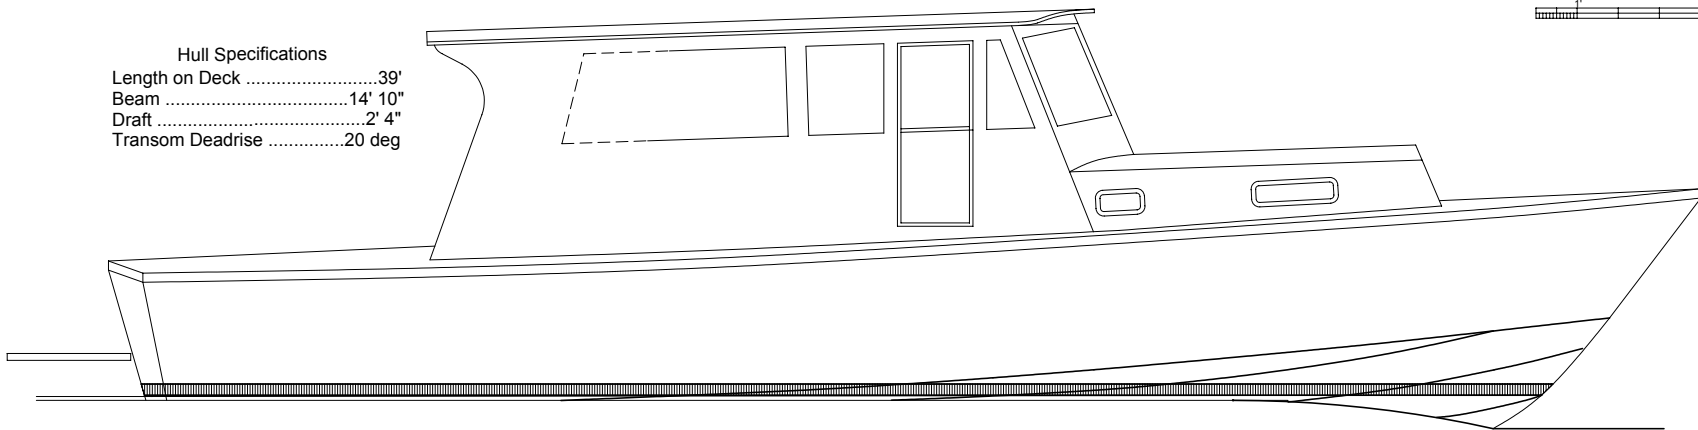

Hull Specifications
Length on Deck39'
Beam14' 10"
Draft2' 4"
Transom Deadrise20 deg

LIBERTY 39 Pilot House - rev B
 Liberty Shipbuilding (8/29/03)